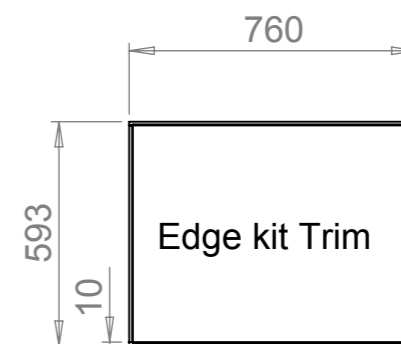

Standard

Top 5" Flue adaptor

Standard

Rear

Option

Offset Top 5" Flue adaptor
(198 to center of flue increased to 252)

Flue Options

Trim Options

Standard Trim

Edge kit Trim

10

20

Slips size

Note 577* & 752* are fixed minimum dimensions

Liner option	Fuel bed option	Flue Option	Trim Option
Beige	Logs	Top	Standard Black
Black	Driftwood	Rear	Standard Grey
Brick		offset Top	Edge Kit
			Slips Kit