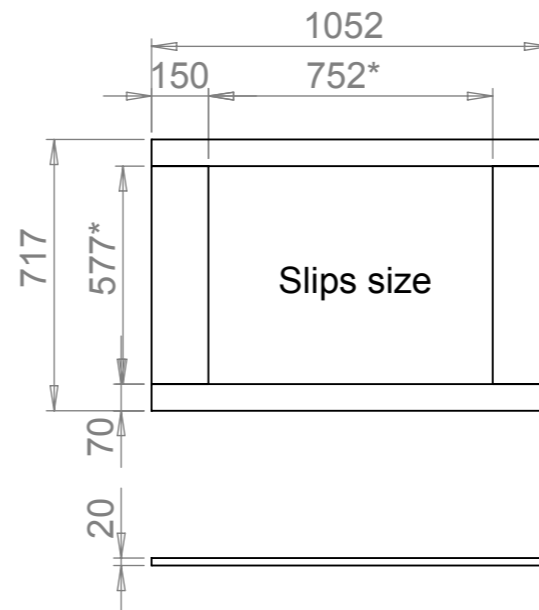

Standard

Top 5" Flue adaptor

Standard

Rear

Option

Offset Top 5" Flue adaptor
(198 to center of flue increased to 252)

Flue Options

Trim Options

Standard Trim

Edge kit Trim

10

20

Slips size

Note 577* & 752* are fixed minimum dimensions

Liner option	Fuel bed option	Flue Option	Trim Option
Beige	Logs	Top	Standard Black
Black	Driftwood	Rear	Standard Grey
Brick		offset Top	Edge Kit
			Slips Kit