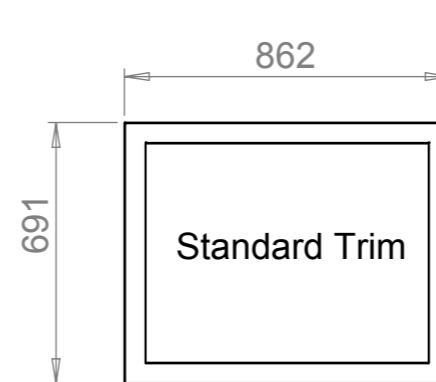

Standard

Top 5" Flue adaptor

Standard

Rear

Option

Offset Top 5" Flue adaptor
(198 to center of flue increased to 252)

Flue Options

Trim Options

Standard Trim

Edge kit Trim

10

20

Slips size

Note 577* & 752* are fixed minimum dimensions

Liner option	Fuel bed option	Flue Option	Trim Option
Beige	Logs	Top	Standard Black
Black	Driftwood	Rear	Standard Grey
Brick		offset Top	Edge Kit
			Slips Kit